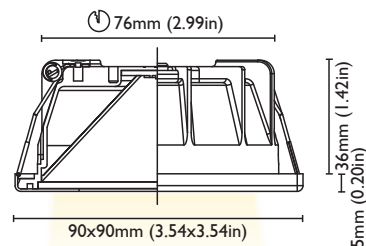

MIAMI A90

3405/K6W-A90

MECHANICAL PROPERTIES

	
IP RATE	IP66
FIXTURE	FIXED DOWNLIGHT FOR EXTERIOR/INTERIOR
FRAME	AISI 316L
HEATSINK	SPECIAL COMPOUND
SCREEN	OPAL
MOUNTING SYSTEM	SPRINGS

COLOUR	3000K	BEAM	90°
CRI	>80		
LUMEN OUTPUT	550 lm		
LIGHTNESS 1mt	254 lx		
LIGHTNESS 2mt	63 lx		
LIGHTNESS 3mt	28 lx		

FINISHES

POLISHED S.STEEL
BRUSHED S.STEEL
WHITE S.STEEL

CUT OUT	76 mm (2.99in)
FRAME	90x90 mm (3.54x3.54in)
DEPTH	36 mm (1.42in)
REFLECTOR ADJUSTABILITY	NO